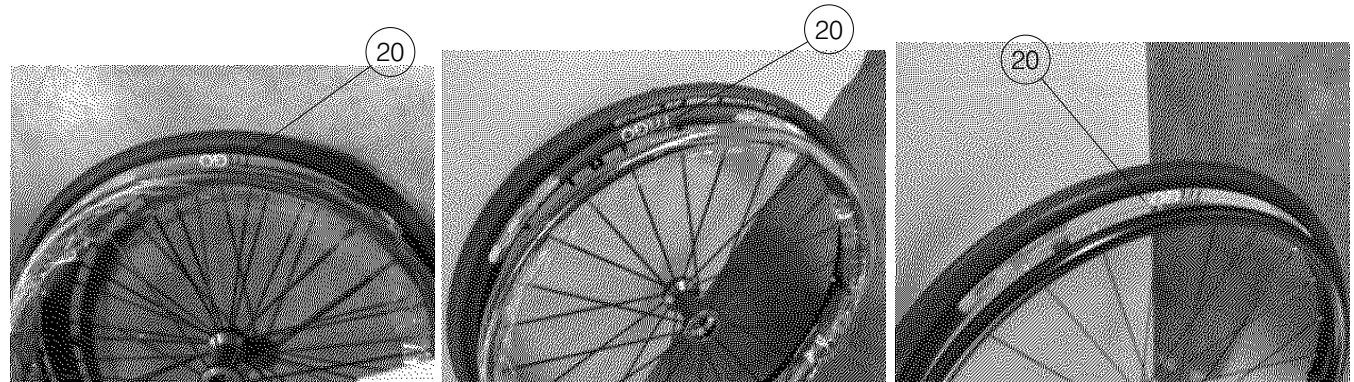

EP00243 / G

Exploded Trigo Left Rear Wheel with Clamps				Plan No.
Page 1/2				EP00243/G
Scale: 1:4	Drafted	Verified	Confirmed	
Date	16/10/2017	17/03/2022	17/03/2022	
Initials	AS	MK	TK	

Material TRIGO			
No.	Plan	Article	Quantity
1	XP01582	GP08199	1
2	XP01583	GP08899	1
**	XP03257(0°-2°)	GP26699	1
**	XP03262(4°-6°)	GP26799	1
3	XP01373	GP08399	1
4	XP01372	GP08299	1
5	XP01374	GP08499	1
6	XP01375	GP08599	1
7	XP01695	GP111	1
**	XP03258	GP268	1
8	M16 DIN17222	1911653	1
9	M6x20DIN912	2994004	4
10	M6X12DIN912	2994005	1
11	M5x40ISO 7379	2994002	2
12	M5black	2994006	2
13	M5 DIN125	2994069	2
14	XP02299	GP16700	1
15	M16	1992699	1
16	Quickrelease D12 -113	1915500	1
17*	20"BLACK AIR SRR	1914845	1
	BLACK AIR SMP	1914846	1
	22"BLACK AIR SRR	1914847	1
	BLACK AIR SMP	1914848	1
	24"BLACK AIR SRR	1914849	1
	BLACK AIR SMP	1914850	1
	26"BLACK AIR SRR	1914851	1
	BLACK AIR SMP	1914852	1

Material TRIGO			
No.	Plan	Article	Quantity
16	Quickrelease D12 -123	1915471	1
17*	18" KID AIR SMR	2990955	1
	24"VIKING ALU AIR SRR	1914876	1
	VIKING ALU AIR SMP	1914877	1
	VIKING RED AIR SRR	1914878	1
	VIKING RED AIR SMP	1914879	1
	VIKING BLUE AIR SRR	1914880	1
	VIKING BLUE AIR SMP	1914881	1
	OFF ROAD AIR	2990958	1
	PU DG	1914603	1
16	Quickrelease D12.7	2991293	1
17*	24"SPINERGY AIR SMP	2990957	1
	SPINERGY AIR SRR	1914882	1
18	Washer M6- black	2994414	2
19***	XP03259 (B330A)	2994885	1
	XP03260 (B330)	2994884	1
20	TRIGO GREY	T001145	1
	TRIGO RED	T001146	1
	TRIGO BLUE	T001147	1

\*for depths 32-36 use only 18" and 20" wheels  
use corresponding quickrelease

\*\* Only for spinergy wheels

\*\*\* option for 24" wheels

EP00243 / G

Exploded Trigo Left Rear Wheel with Clamps				Plan No.
Page 2/2				EP00243/ G
Scale: 1:4	Drafted	Verified	Confirmed	
Date	16/10/2017	17/03/2022	17/03/2022	
Initials	AS	MK	TK	