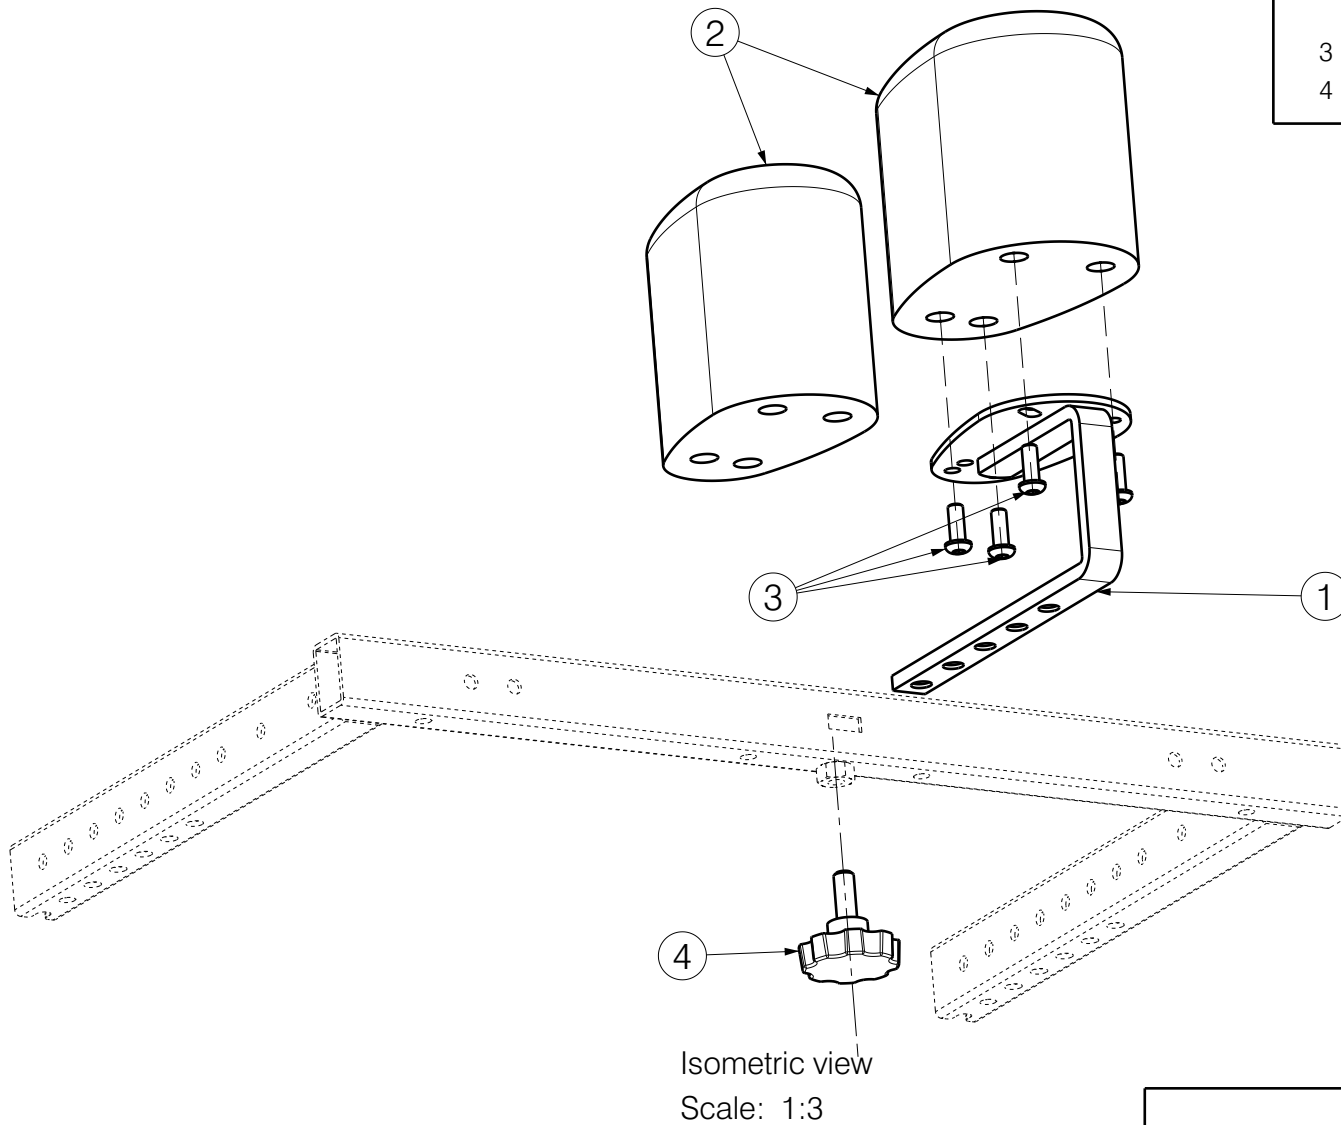

Material			
No.	Plan	Article	Quantity
1	YP05211	2703800	1
2	XP00816(L)	2991000	1
	XP00817(M)	2991001	1
3	M6x16	1008459	4
4	M8	1001580	1

EP00579 / A

B22 TURIOS				Plan No.
				EP00579 / A
Scale: 1:3	Drafted	Verified	Confirmed	
Date	21/04/2021	21/04/2021	21/04/2021	
Initials	MK	PM	TK	