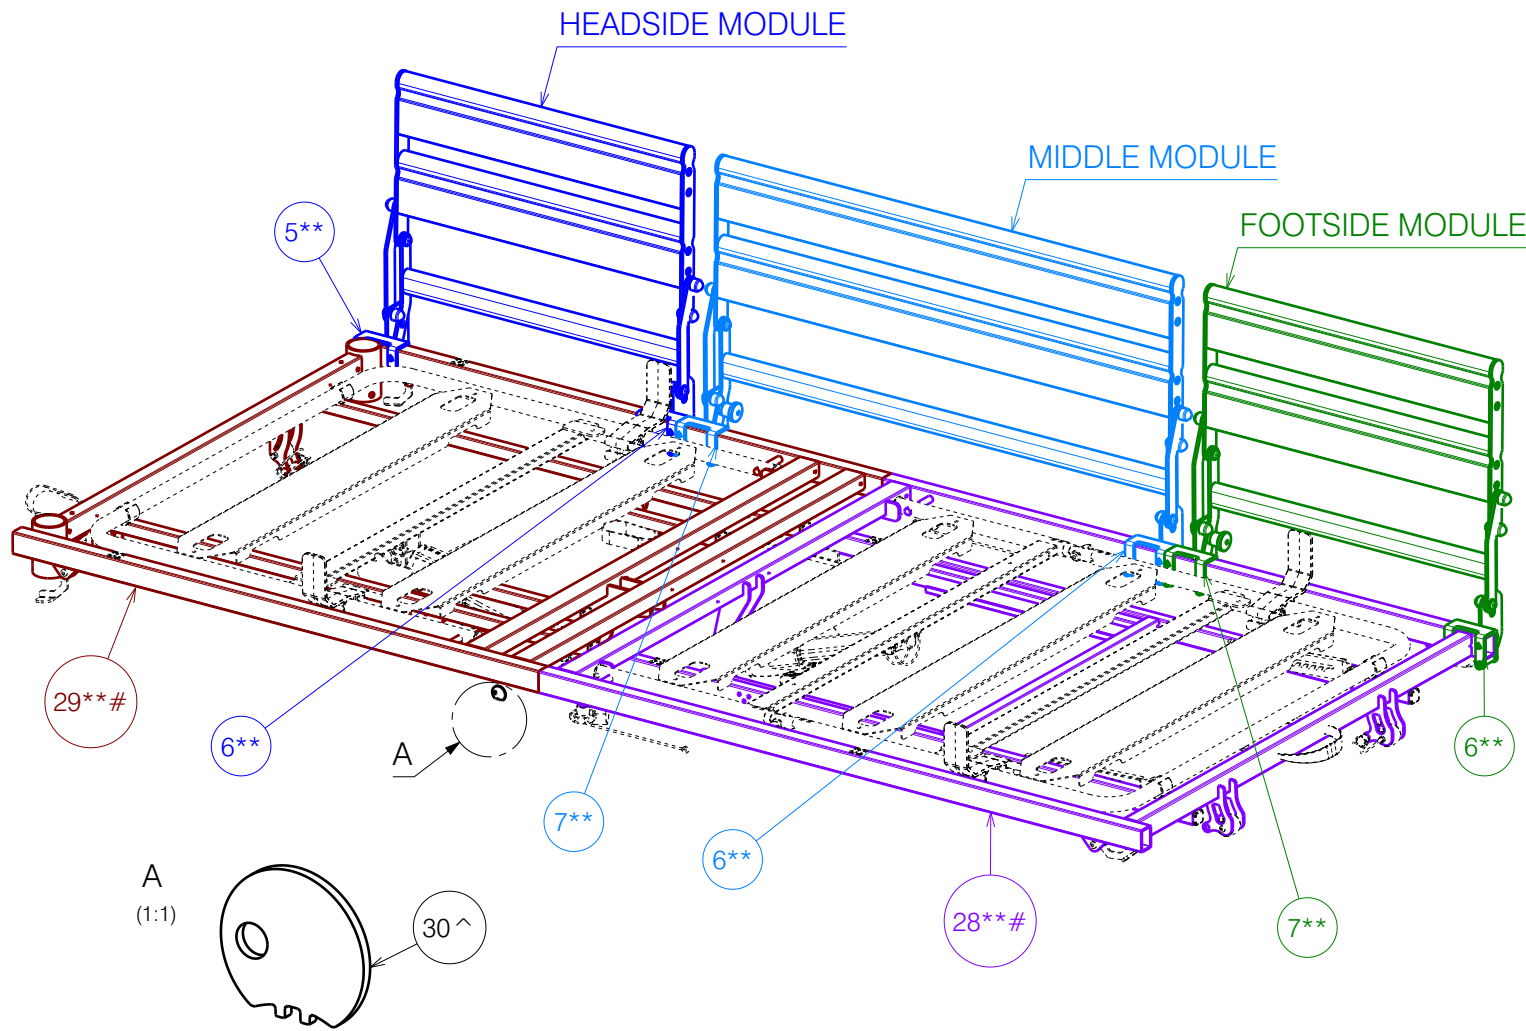

- Quantity of parts are given for set (left and right side),
 - Only left head and foot sides depicted,
 - For assembling and packing use document S-PL.70.01.

NOTICE: THE INFORMATION CONTAINED ON THIS DRAWING IS PROPRIETARY TO VERMEIREN GROUP AND SHALL NOT BE DISCLOSED IN WHOLE OR IN PART, OR USED FOR ANY DESIGN OR MANUFACTURE, EXCEPT WHEN SUCH USER POSSESSES DIRECT WRITTEN AUTHORISATION FROM VERMEIREN GROUP.

2/4

SPLIT SIDE RAILS 3P / ILLICO 3SSR

Plan No.
E00108327/D.1

Scale:	1:4	Drafted	Verified	Confirmed
Date	2025-06-26	27/01/2026	27/01/2026	
Initials	AK	DR	AZ	

PANEL SIDE

- * - to be chosen by customer,
- ** - the same colour like ordered bed,
- *** - not depicted,
- # - Use only with Illico SSR. 3SSR, wooden side rails (not for metal side rails).
- ^ - option
- Quantity of parts are given for set (left and right side),
- Only left head and foot sides depicted,
- For assembling and packing use document S-PL.70.01.

SPLIT SIDE RAILS 3P / ILLICO 3SSR

Plan No.
E00108327/D.1

Scale:	1:4	Drafted	Verified	Confirmed
Date	2025-06-26	27/01/2026	27/01/2026	
Initials	AK	DR	AZ	

- * - to be chosen by customer,
- ** - the same colour like ordered bed,
- *** - not depicted,
- # - Use only with Illico SSR, 3SSR, wooden side rails (not for metal side rails).
- ^ - option