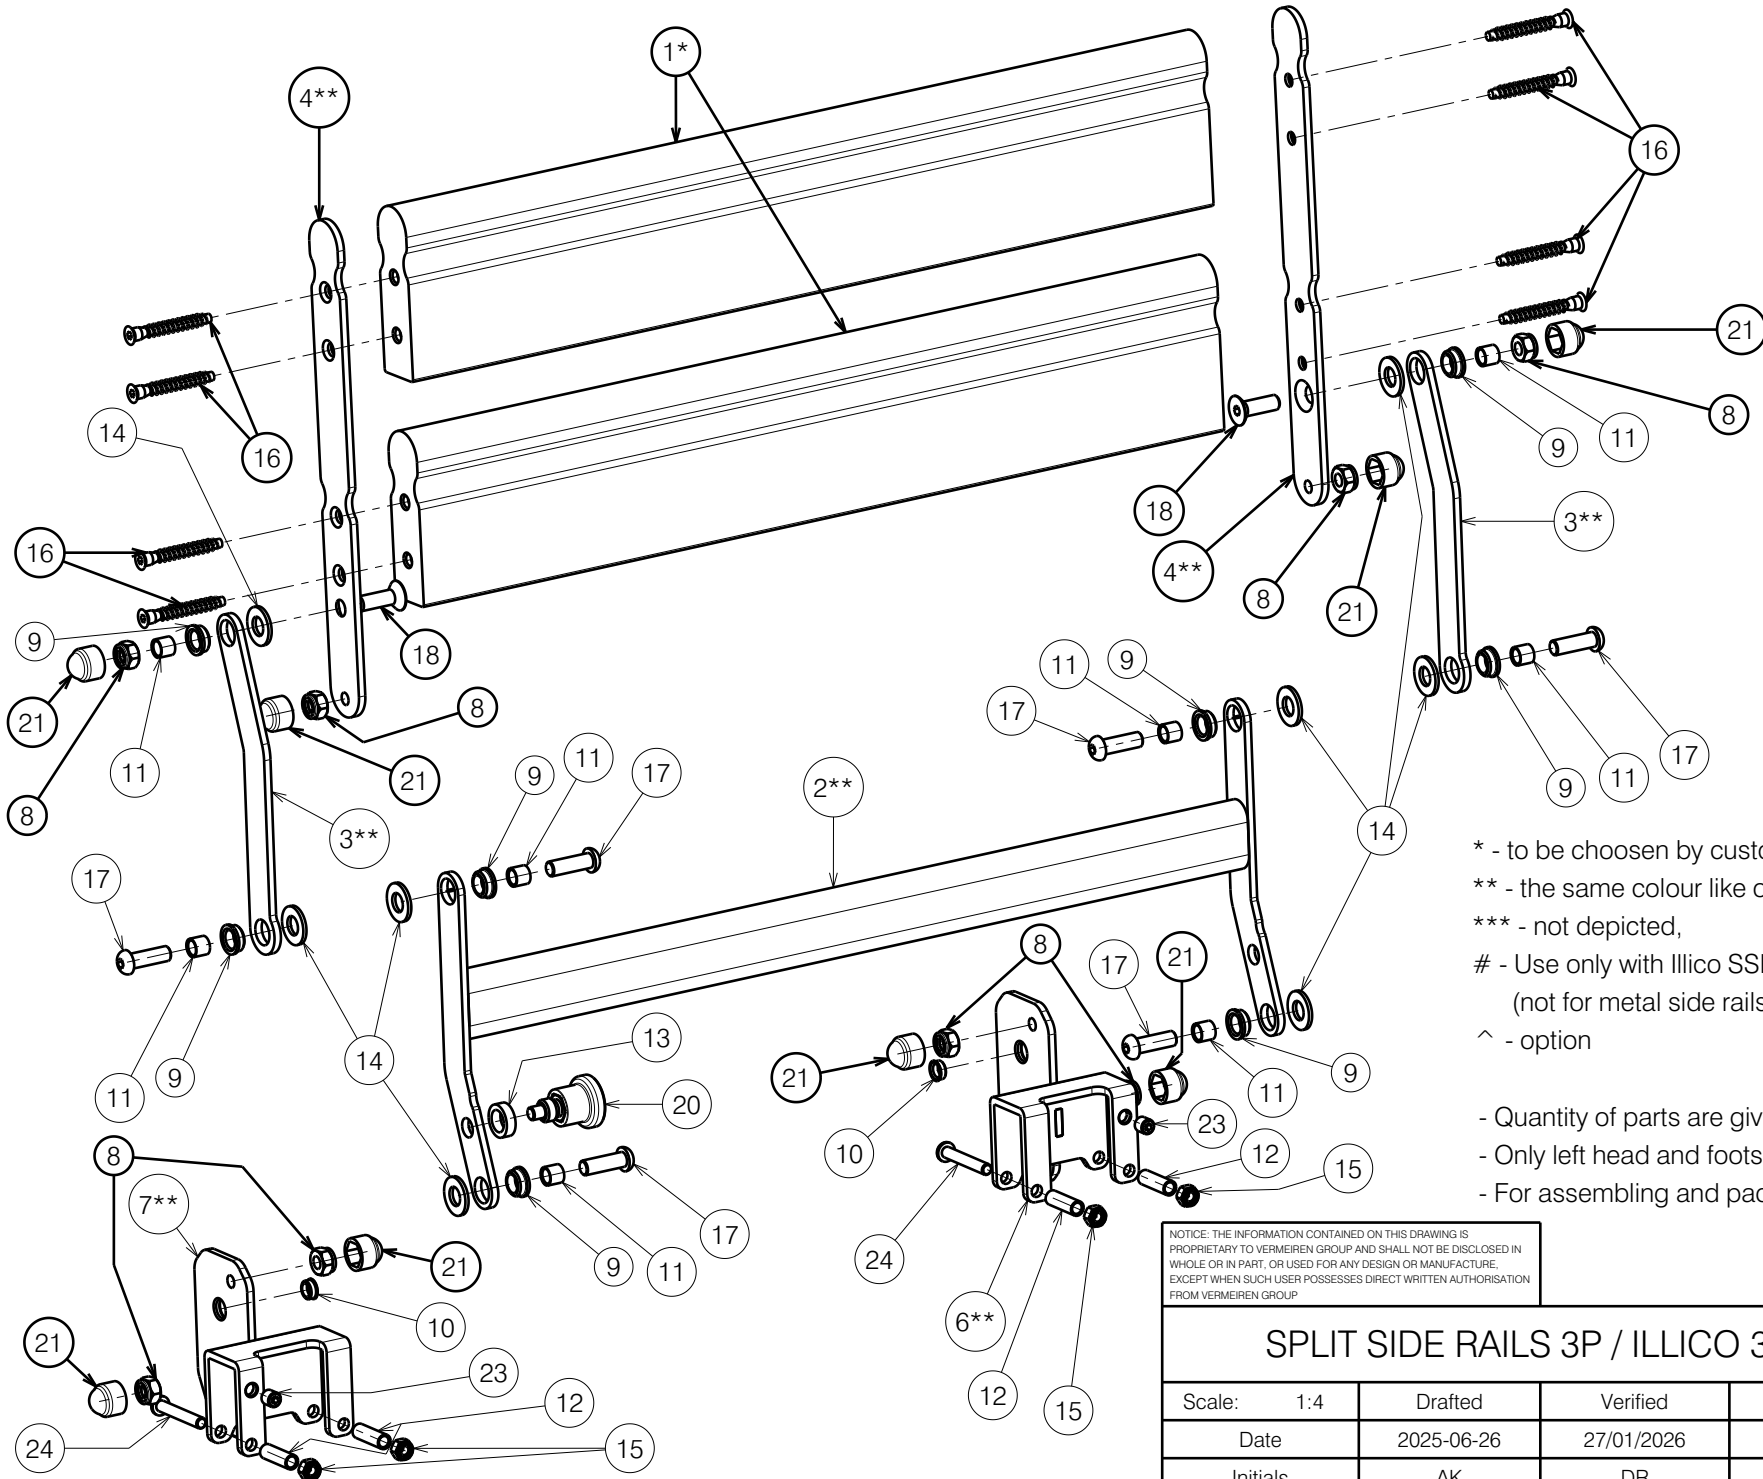

PANEL SIDE

- * - to be chosen by customer,
- ** - the same colour like ordered bed,
- *** - not depicted,
- # - Use only with Illico SSR. 3SSR, wooden side rails (not for metal side rails).
- ^ - option
- Quantity of parts are given for set (left and right side),
- Only left head and foot sides depicted,
- For assembling and packing use document S-PL.70.01.

1/4

SPLIT SIDE RAILS 3P / ILLICO 3SSR

Plan No.
E00108327/D.1

Scale:	1:4	Drafted	Verified	Confirmed
Date	2025-06-26	27/01/2026	27/01/2026	
Initials	AK	DR	AZ	

* - to be chosen by customer,
 ** - the same colour like ordered bed,
 *** - not depicted,
 # - Use only with Illico SSR. 3SSR, wooden side rails
 (not for metal side rails).
 ^ - option

- Quantity of parts are given for set (left and right side),
 - Only left head and foot sides depicted,
 - For assembling and packing use document S-PL.70.01.

NOTICE: THE INFORMATION CONTAINED ON THIS DRAWING IS PROPRIETARY TO VERMEIREN GROUP AND SHALL NOT BE DISCLOSED IN WHOLE OR IN PART, OR USED FOR ANY DESIGN OR MANUFACTURE, EXCEPT WHEN SUCH USER POSSESSES DIRECT WRITTEN AUTHORISATION FROM VERMEIREN GROUP.

2/4

SPLIT SIDE RAILS 3P / ILLICO 3SSR

Plan No.
E00108327/D.1

Scale:	1:4	Drafted	Verified	Confirmed
Date	2025-06-26	27/01/2026	27/01/2026	
Initials	AK	DR	AZ	

PANEL SIDE

- * - to be chosen by customer,
- ** - the same colour like ordered bed,
- *** - not depicted,
- # - Use only with Illico SSR. 3SSR, wooden side rails (not for metal side rails).
- ^ - option
- Quantity of parts are given for set (left and right side),
- Only left head and foot sides depicted,
- For assembling and packing use document S-PL.70.01.