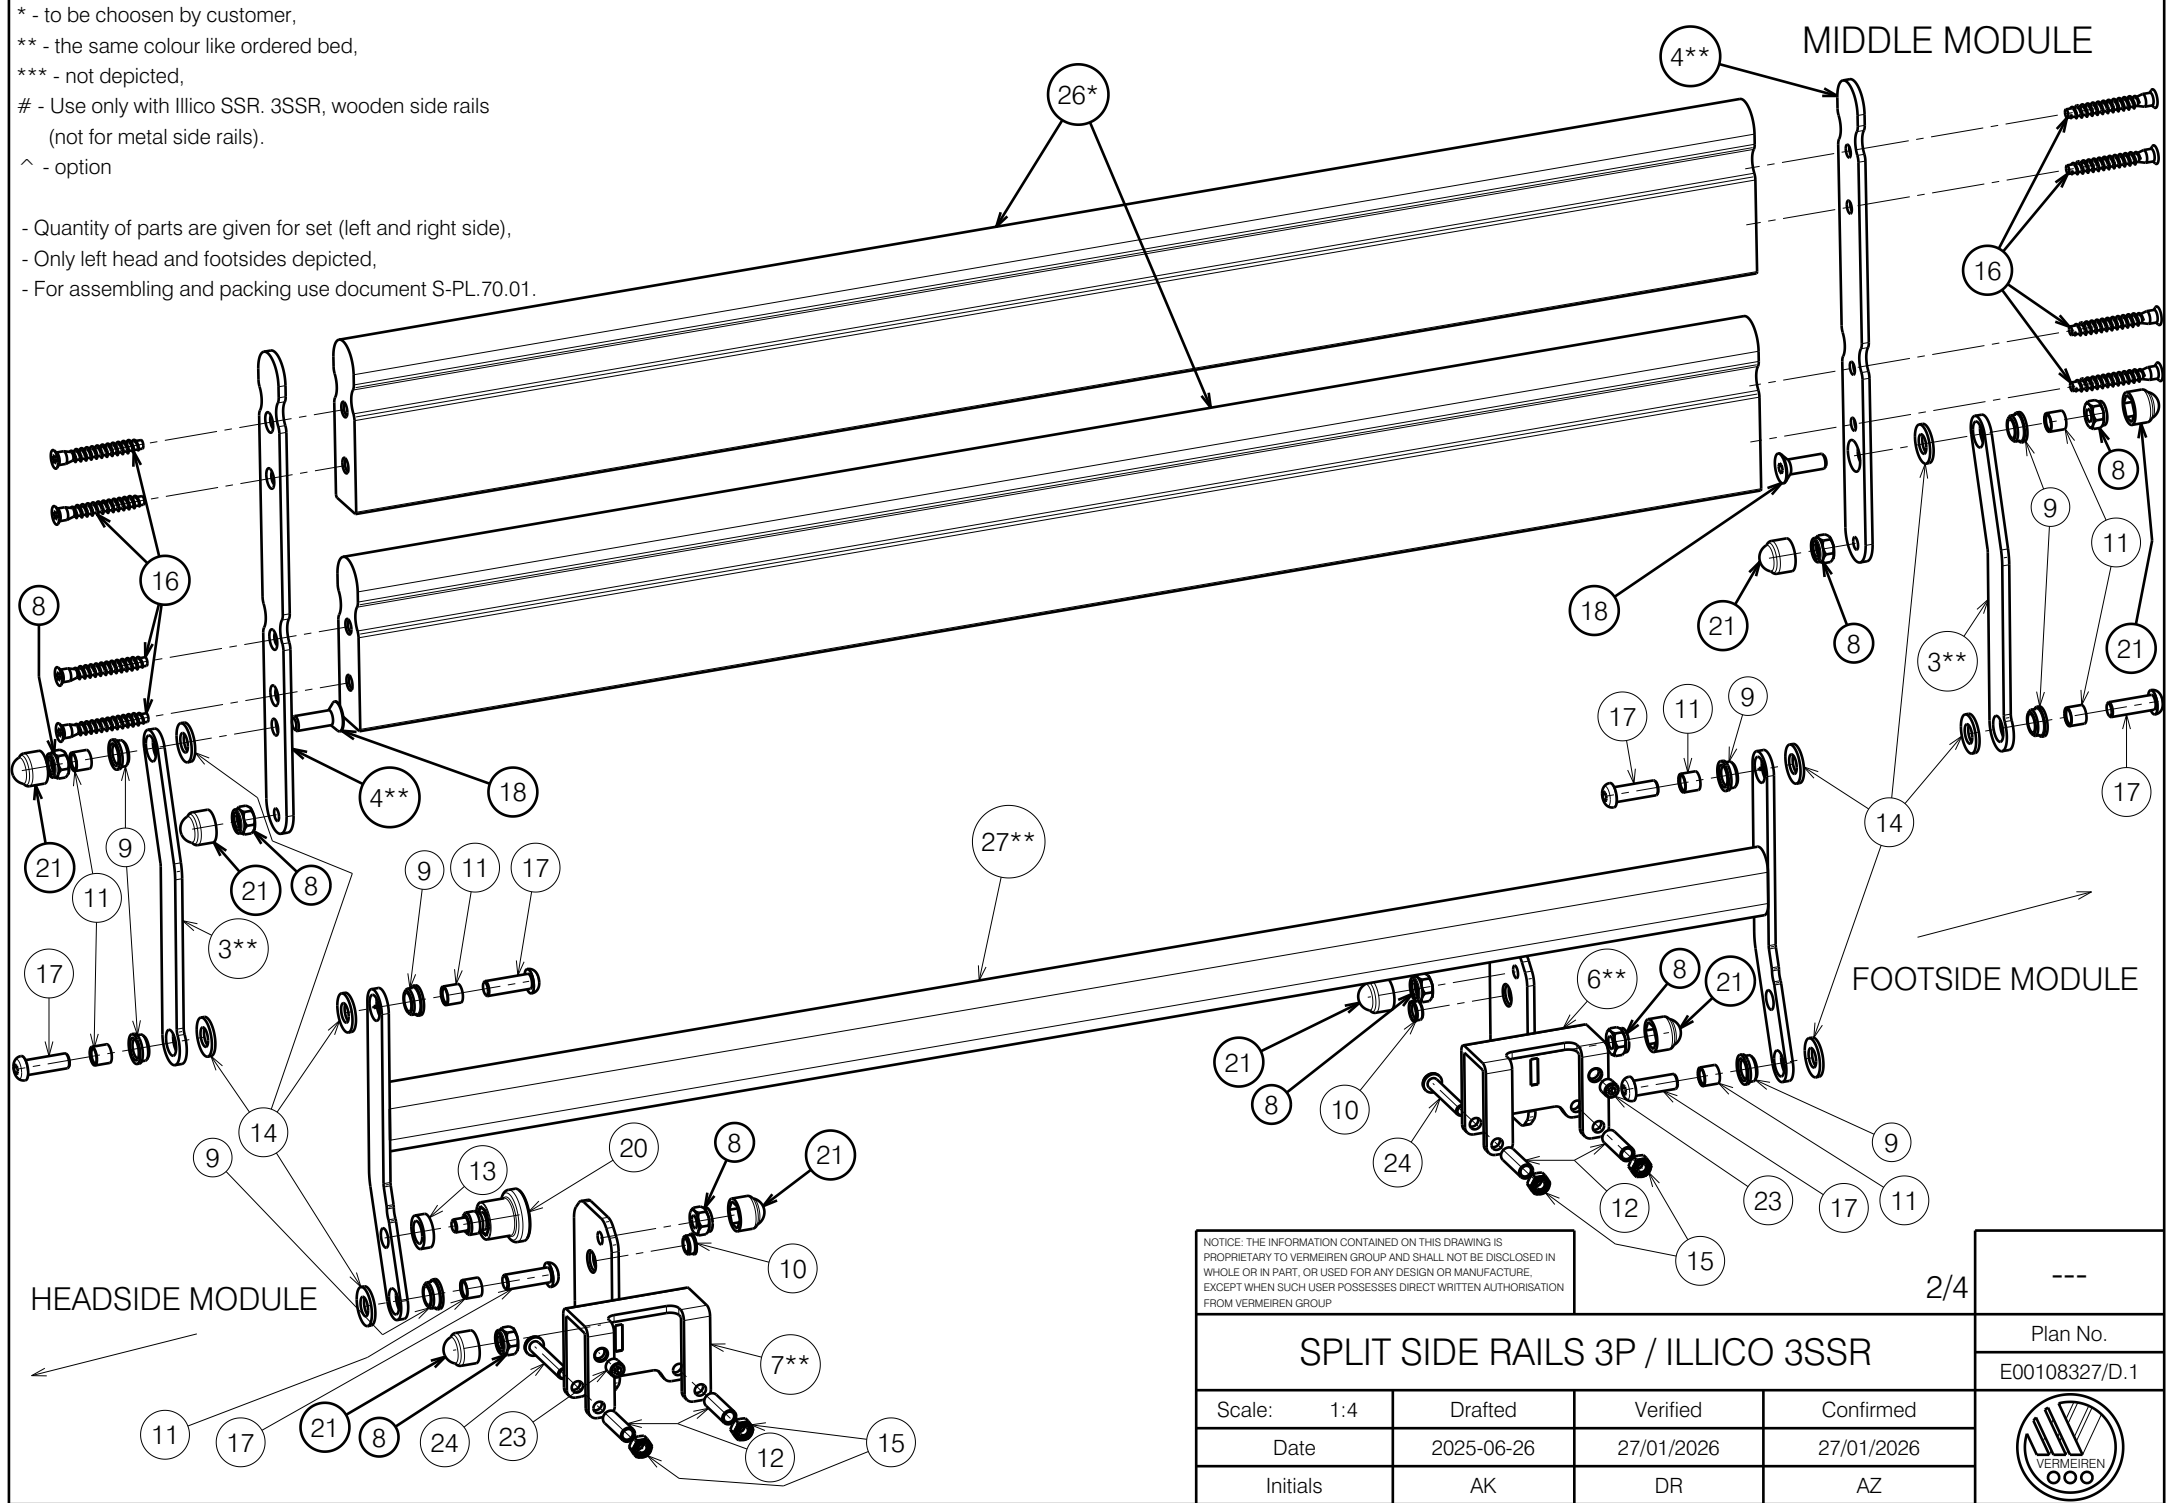

PANEL SIDE

- * - to be chosen by customer,
- ** - the same colour like ordered bed,
- *** - not depicted,
- # - Use only with Illico SSR. 3SSR, wooden side rails (not for metal side rails).
- ^ - option
- Quantity of parts are given for set (left and right side),
- Only left head and foot sides depicted,
- For assembling and packing use document S-PL.70.01.

1/4

SPLIT SIDE RAILS 3P / ILLICO 3SSR

Plan No.
E00108327/D.1

Scale:	1:4	Drafted	Verified	Confirmed
Date	2025-06-26	27/01/2026	27/01/2026	
Initials	AK	DR	AZ	

* - to be chosen by customer,
 ** - the same colour like ordered bed,
 *** - not depicted,
 # - Use only with Illico SSR. 3SSR, wooden side rails
 (not for metal side rails).
 ^ - option

- Quantity of parts are given for set (left and right side),
 - Only left head and foot sides depicted,
 - For assembling and packing use document S-PL.70.01.

NOTICE: THE INFORMATION CONTAINED ON THIS DRAWING IS PROPRIETARY TO VERMEIREN GROUP AND SHALL NOT BE DISCLOSED IN WHOLE OR IN PART, OR USED FOR ANY DESIGN OR MANUFACTURE, EXCEPT WHEN SUCH USER POSSESSES DIRECT WRITTEN AUTHORISATION FROM VERMEIREN GROUP.

2/4

SPLIT SIDE RAILS 3P / ILLICO 3SSR

Plan No.
E00108327/D.1

Scale:	1:4	Drafted	Verified	Confirmed
Date	2025-06-26	27/01/2026	27/01/2026	
Initials	AK	DR	AZ	

PANEL SIDE

- * - to be chosen by customer,
- ** - the same colour like ordered bed,
- *** - not depicted,
- # - Use only with Illico SSR. 3SSR, wooden side rails (not for metal side rails).
- ^ - option
- Quantity of parts are given for set (left and right side),
- Only left head and foot sides depicted,
- For assembling and packing use document S-PL.70.01.