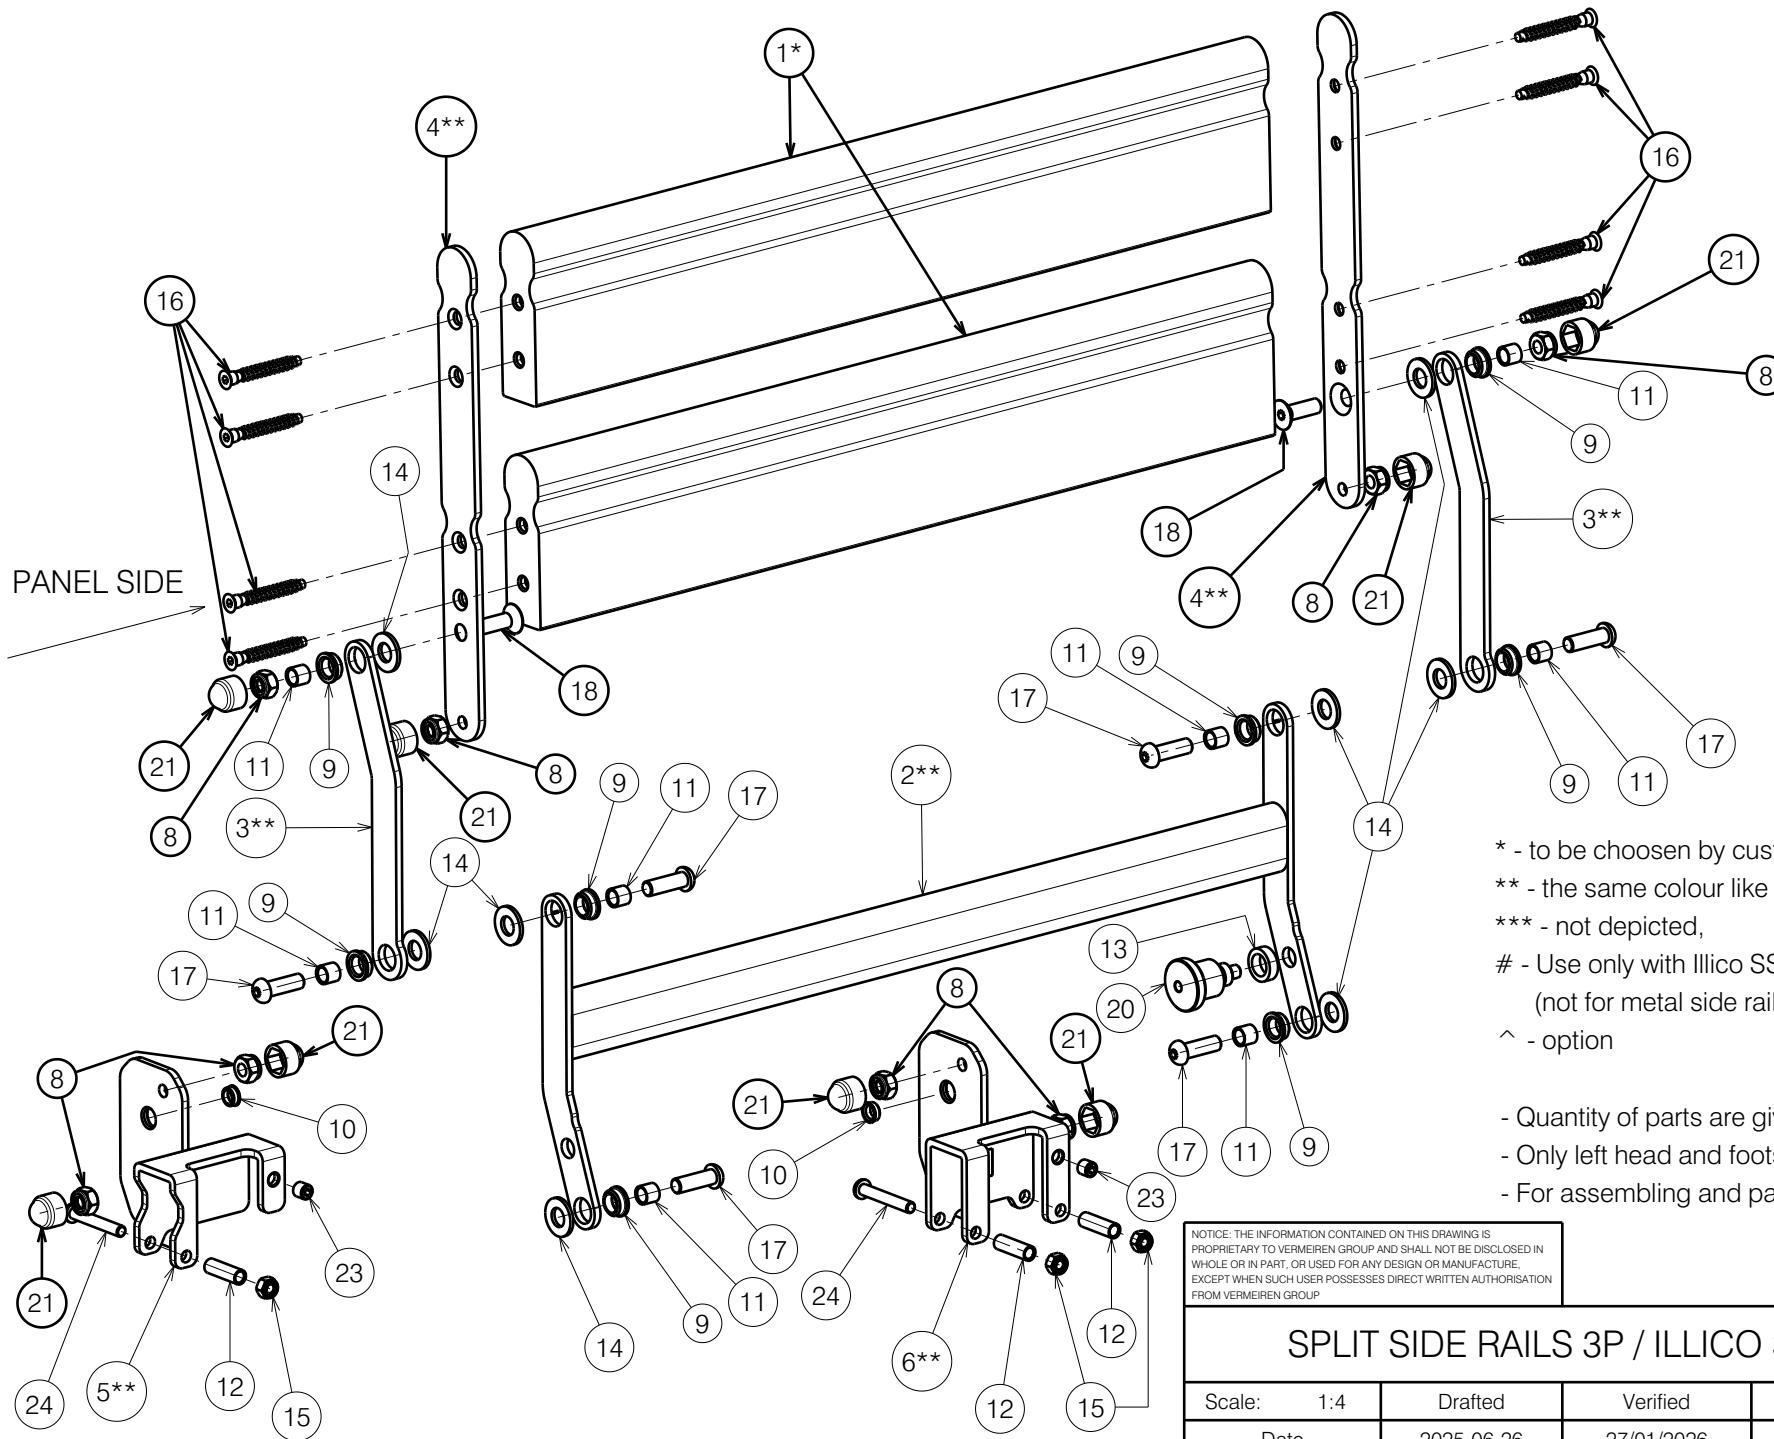

PANEL SIDE

- * - to be chosen by customer,
- ** - the same colour like ordered bed,
- *** - not depicted,
- # - Use only with Illico SSR. 3SSR, wooden side rails (not for metal side rails).
- ^ - option
- Quantity of parts are given for set (left and right side),
- Only left head and foot sides depicted,
- For assembling and packing use document S-PL.70.01.

1/4

SPLIT SIDE RAILS 3P / ILLICO 3SSR

Plan No.
E00108327/D.1

Scale:	1:4	Drafted	Verified	Confirmed
Date	2025-06-26	27/01/2026	27/01/2026	
Initials	AK	DR	AZ	

* - to be chosen by customer,
 ** - the same colour like ordered bed,
 *** - not depicted,
 # - Use only with Illico SSR. 3SSR, wooden side rails
 (not for metal side rails).
 ^ - option

- Quantity of parts are given for set (left and right side),
 - Only left head and foot sides depicted,
 - For assembling and packing use document S-PL.70.01.

NOTICE: THE INFORMATION CONTAINED ON THIS DRAWING IS PROPRIETARY TO VERMEIREN GROUP AND SHALL NOT BE DISCLOSED IN WHOLE OR IN PART, OR USED FOR ANY DESIGN OR MANUFACTURE, EXCEPT WHEN SUCH USER POSSESSES DIRECT WRITTEN AUTHORISATION FROM VERMEIREN GROUP.

2/4

SPLIT SIDE RAILS 3P / ILLICO 3SSR

Plan No.
E00108327/D.1

Scale:	1:4	Drafted	Verified	Confirmed
Date	2025-06-26	27/01/2026	27/01/2026	
Initials	AK	DR	AZ	

PANEL SIDE

- * - to be chosen by customer,
- ** - the same colour like ordered bed,
- *** - not depicted,
- # - Use only with Illico SSR. 3SSR, wooden side rails (not for metal side rails).
- ^ - option
- Quantity of parts are given for set (left and right side),
- Only left head and foot sides depicted,
- For assembling and packing use document S-PL.70.01.