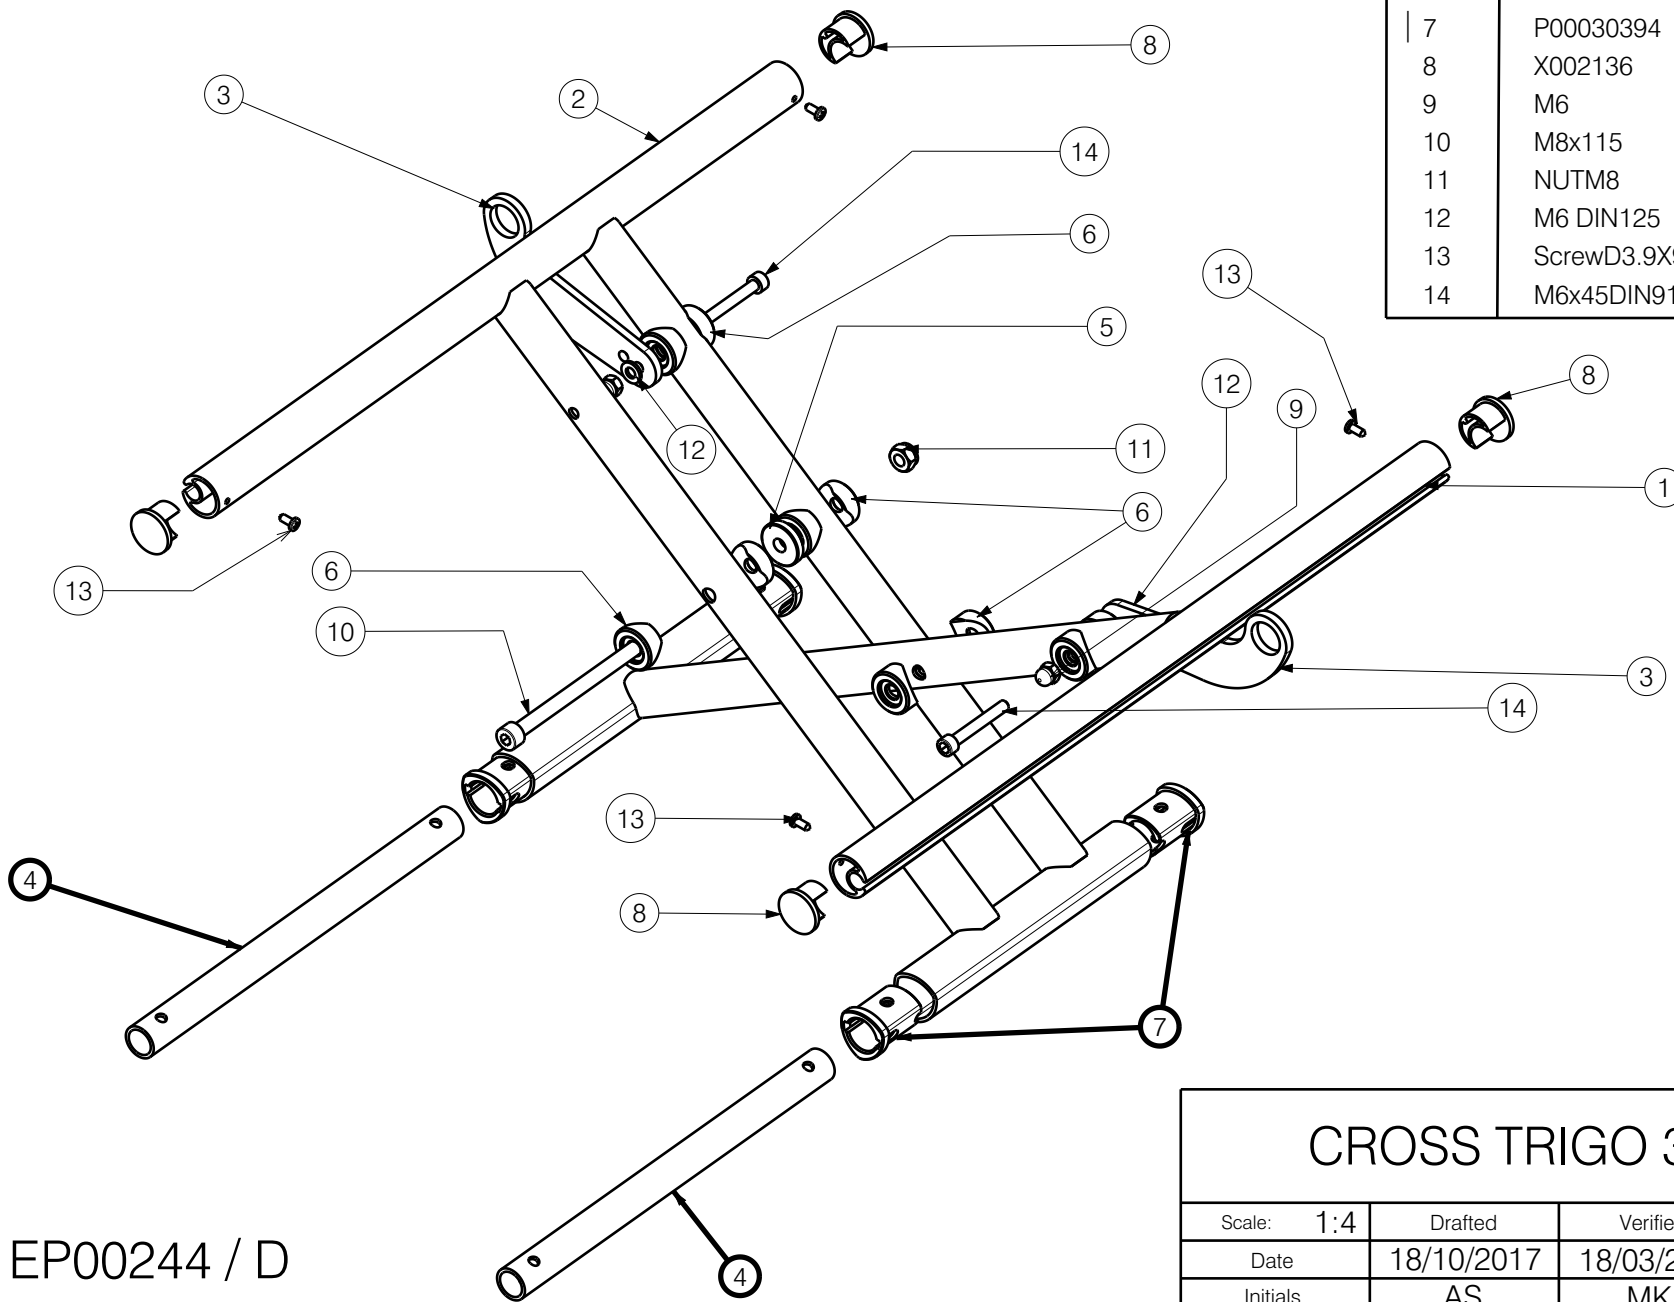

EP00244 / D

<h1>CROSS TRIGO 36-46</h1>				Plan No.
				EP00244 / D
Scale: 1:4	Drafted	Verified	Confirmed	
Date	18/10/2017	18/03/2022	18/03/2022	
Initials	AS	MK	TK	

Page 1/3

Material			
No.	Plan	Article	Quantity
Width 36cm			
1	YP06850	2756565 (36cm)	1
	YP06849	2756465 (38cm)	1
	YP06848	2756365 (40cm)	1
	YP06847	2756265 (42cm)	1
	YP06846	2756165 (44cm)	1
	YP06845	2756065 (46cm)	1
	YP06844	2755965 (48cm)	1
	YP05650	2720265 (50cm)	1
2	YP06843	2755865 (36cm)	1
	YP06842	2755765 (38cm)	1
	YP06841	2755665 (40cm)	1
	YP06840	2755565 (42cm)	1
	YP06839	2755465 (44cm)	1
	YP06838	2755365 (46cm)	1
	YP06837	2755265 (48cm)	1
	YP05658	2721065 (50cm)	1
3	YP05691	2719865	2
Width 38cm			
1	YP06836	2754465 (36cm)	1
	YP06835	2754365 (38cm)	1
	YP06834	2754265 (40cm)	1
	YP06833	2754165 (42cm)	1
	YP06832	2754065 (44cm)	1
	YP06831	2753965 (46cm)	1
	YP06830	2753865 (48cm)	1
	YP05651	2720365 (50cm)	1
2	YP06829	2755165 (36cm)	1
	YP06828	2755065 (38cm)	1
	YP06827	2754965 (40cm)	1
	YP06826	2754865 (42cm)	1
	YP06825	2754765 (44cm)	1
	YP06824	2754665 (46cm)	1
	YP06823	2754565 (48cm)	1
	YP05659	2721165 (50cm)	1
3	YP05691	2719865	2

EP00244 / D

<h1>CROSS TRIGO 36-46</h1>				Plan No.
				EP00244 / D
Scale: 1:4	Drafted	Verified	Confirmed	
Date	18/10/2017	18/03/2022	18/03/2022	
Initials	AS	MK	TK	

Material			
No.	Plan	Article	Quantity
Width 46cm			
1	YP08557	2620365 (36cm)	1
	YP08558	2620465 (38cm)	1
	YP06717	2740665 (40cm)	1
	YP06716	2740565 (42cm)	1
	YP06715	2740465 (44cm)	1
	YP06714	2740365 (46cm)	1
	YP06713	2740265 (48cm)	1
	YP05655	2720765 (50cm)	1
2	YP08559	2620565 (36cm)	1
	YP08560	2620665 (38cm)	1
	YP06712	2741165 (40cm)	1
	YP06711	2741065 (42cm)	1
	YP06710	2740965 (44cm)	1
	YP06709	2740865 (46cm)	1
	YP06708	2740765 (48cm)	1
	YP05663	2721565 (50cm)	1
3	YP05693	2720065	2